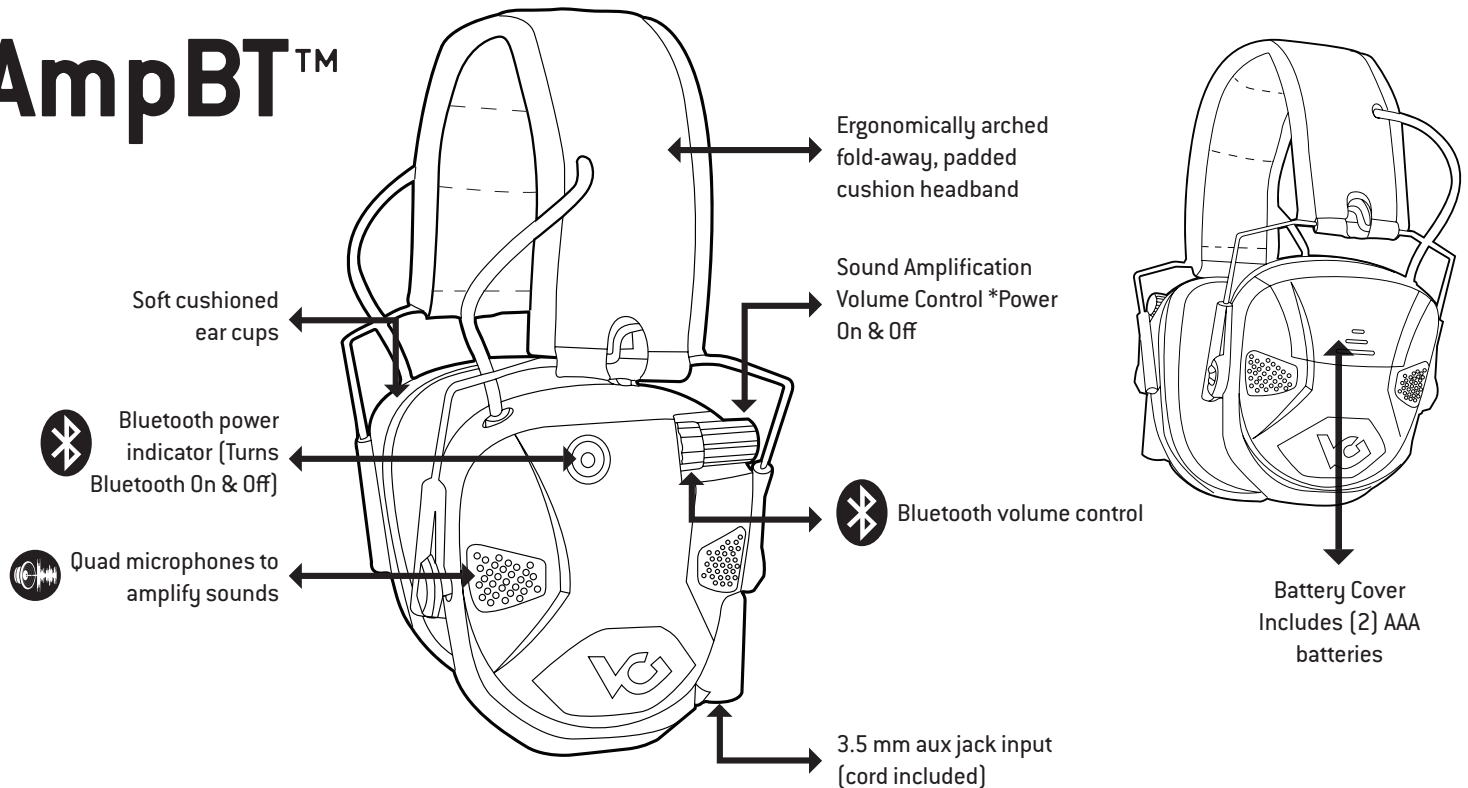

PYRAMEX

Bluetooth Manual

VGPME30BT | VGPME31BT | VGPME32BT

NRR 26db

AmpBT™

Turning Bluetooth ON / OFF

- Press and hold the Bluetooth button (3 seconds) to turn ON the Bluetooth and enter pairing mode (timeout 120 seconds)
- Press and hold the Bluetooth button (3 seconds) to turn OFF the Bluetooth

How to Listen to Music

- To play music, firmly press the Bluetooth button but do not hold the button down
- To pause music, firmly press the Bluetooth button during playback but do not hold the button down

Pairing Your VG AMP BT

- Blue LED will flash (1 second intervals) while in pairing mode
- VG Amp BT will show up on your device as "VG". Select this to connect
- Auto re-connect to previous last connected device during pairing if the BT device has been paired previously
- After paired, blue LED will be blinking every 10 seconds
- Bluetooth device will be switched off after 120 seconds if the device does not pair successfully